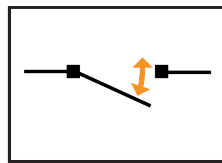

Hinge door, left