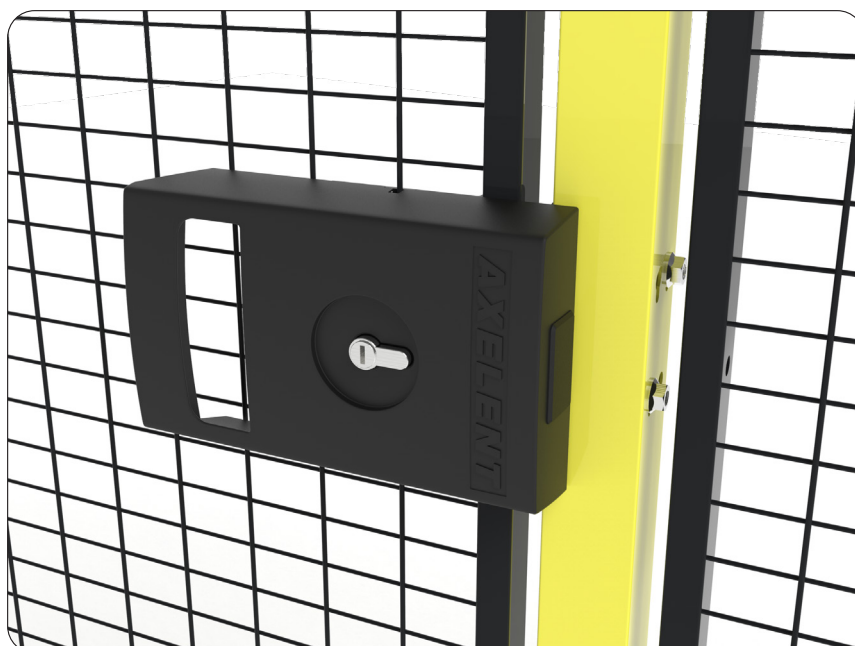

## Axelent X-It Panic lock with cylinder, now with Slam & Shut function

You cannot tell the difference by just looking on the outside. The difference is that before you had to do a deliberate action and turn the key to be able to lock the door. With the new lock you can close the door regardless if the key is inserted or not. *Slam the door and it is shut.*

Axelent X-It is a keyed cylinder lock designed primarily for all our modular mesh panel systems for machine guarding, industrial/warehouse. Thanks to the unique construction and it's simple assembly, the lock can also be used for similar third party products/systems available on the market.

The lock has an unique design that requires no additional lock housing, just add a standard cylinder such as Euro. The lock is robust with a cover in metal to withstand tough conditions, and is tested and approved according to SS-EN 12209:2016. X-It fits for both hinge or sliding doors. The lock is equipped with a mechanical panic / emergency unit. The product is patent pending.

### X-It

- Robust construction
- Unique locking function
- Convenient
- Flexible, fits for both hinge or sliding door
- Ordered in right or left execution
- Simple assembly
- Tested and approved according to SS-EN 12209:2016
- Extended functions possible
- Certified product
- Supplied in a specially designed box
- The lock is patent pending
- Possibility to block closure with padlock for service and maintenance (Lockout/Tagout)