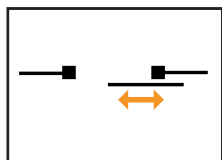

Sliding door, right