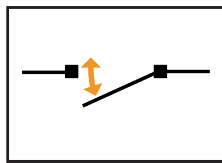

Axellent Product information

» Axellent X-It Panic lock with cylinder

Technical data X-It Panic lock and with function "Slam & Shut" for X-Guard and X-Store 2.0

Art.no.	Description
XIT-L14-101	Cylinder lock X-It, panic function "Slam & Shut", left, hinge door, X-Guard
XIT-L14-301	Cylinder lock X-It, panic function "Slam & Shut", left, sliding door, X-Guard
XIT-L14-401	Cylinder lock X-It, panic function "Slam & Shut", LH, sliding door center lock, X-Guard
XIT-R14-101	Cylinder lock X-It, panic function "Slam & Shut", right, hinge door, X-Guard
XIT-R14-301	Cylinder lock X-It, panic function "Slam & Shut", right, sliding door, X-Guard
XIT-R14-401	Cylinder lock X-It, panic function "Slam & Shut", RH, sliding door center lock, X-Guard

Hinge door, right