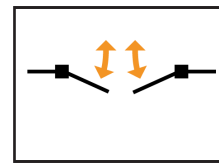

*Double hinge door
left/right*